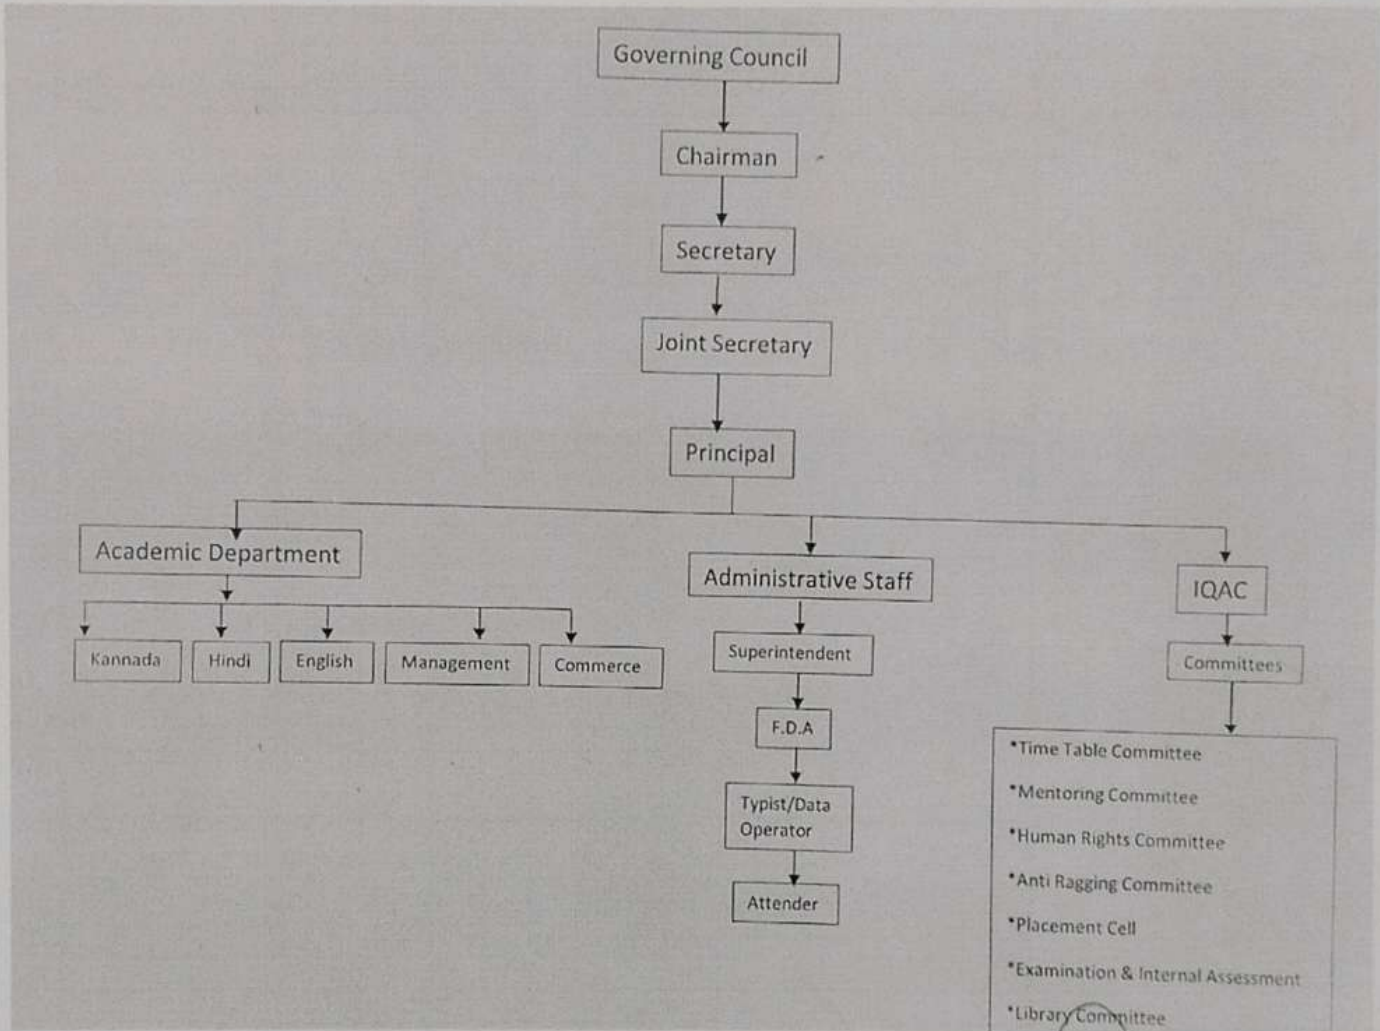

BHAGEERATHI BAI NARAYANA RA MAANAY DEGREE COLLEGE

Banashankari – IInd Stage, Bangalore-70

Organizational Chart 2022- 2023

Principal Grade-I
B.N.M. Degree College
Banashankari 2nd Stage,
Bangalore-560 070.